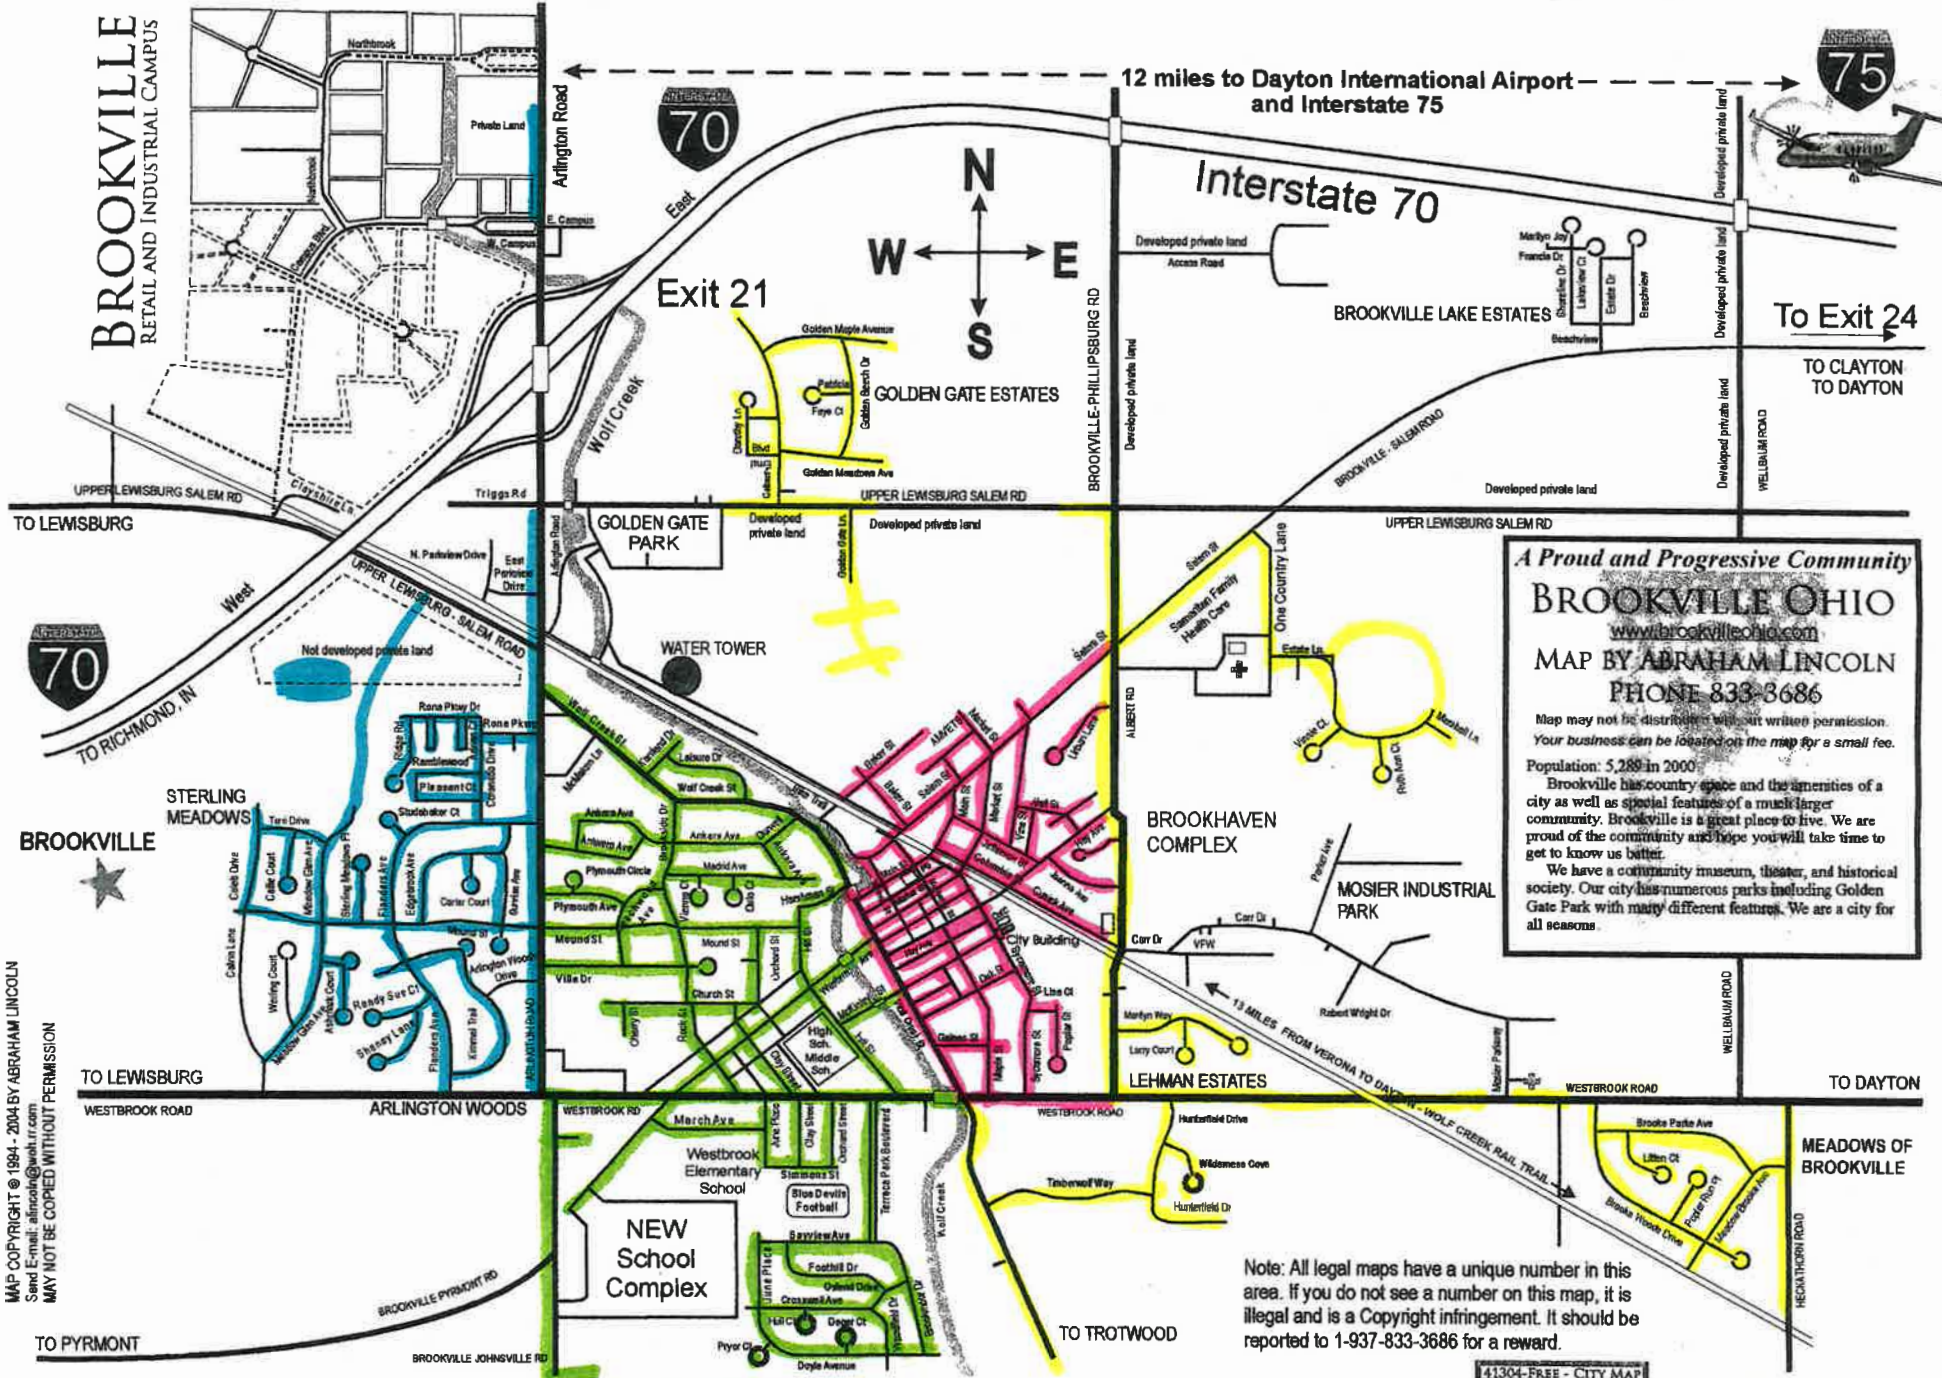

BROOKVILLE CITY WIDE GARAGE SALES - 2021

A Proud and Progressive Community
BROOKVILLE OHIO
www.brookvilleohio.com
MAP BY ABRAHAM LINCOLN
PHONE 833-3686

Map may not be distributed without written permission.
Your business can be located on the map for a small fee.

Population: 5,289 in 2000.
Brookville has country space and the amenities of a city as well as special features of a much larger community. Brookville is a great place to live. We are proud of the community and hope you will take time to get to know us better.
We have a community museum, theater, and historical society. Our city has numerous parks including Golden Gate Park with many different features. We are a city for all seasons.

Note: All legal maps have a unique number in this area. If you do not see a number on this map, it is illegal and is a Copyright infringement. It should be reported to 1-937-833-3686 for a reward.

41304-FREE - CITY MAP

MAP COPYRIGHT © 1994 - 2004 BY ABRAHAM LINCOLN
Send E-mail: alincob@woh.rr.com
MAY NOT BE COPIED WITHOUT PERMISSION

JUNE 3, 4, 5

JUNE 10, 11, 12

JUNE 17, 18, 19

JUNE 24, 25, 26